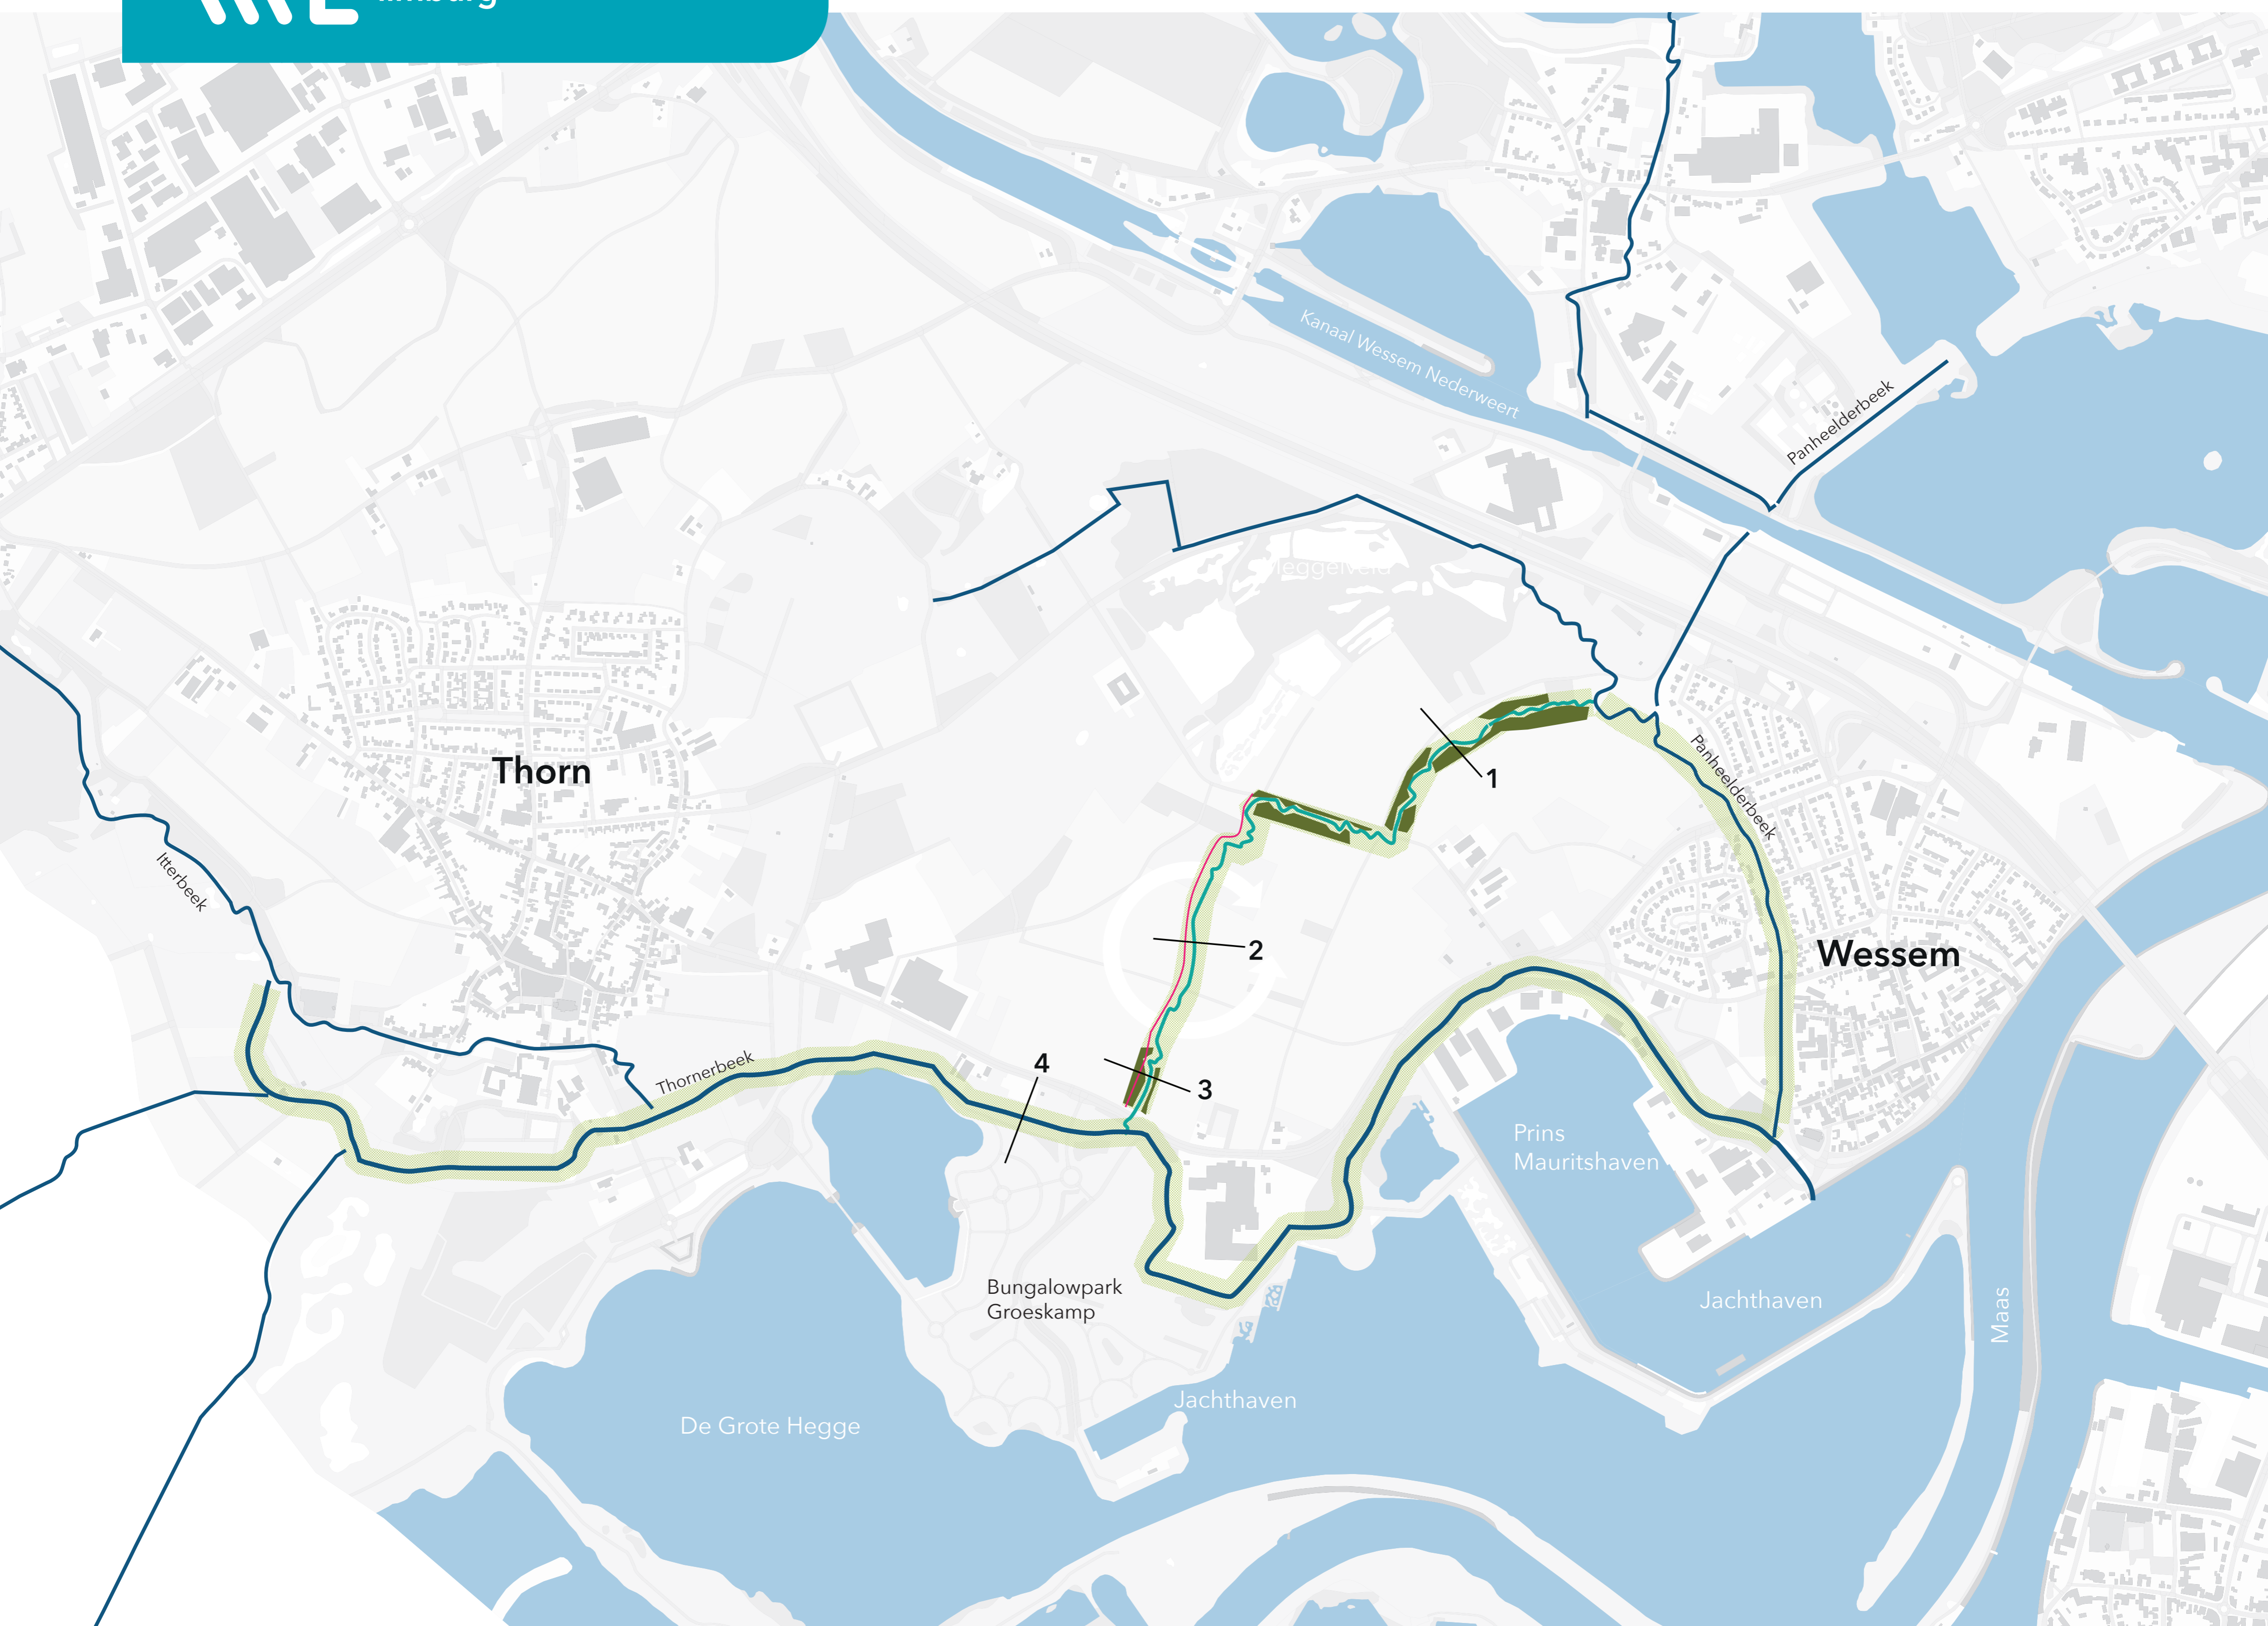

Alternatieven beekherstel Thorn-Wessem

waterschap
limburg

Legenda

- variant 1+2 — blue line
- variant 3 — green line
- bufferzone — green shaded area